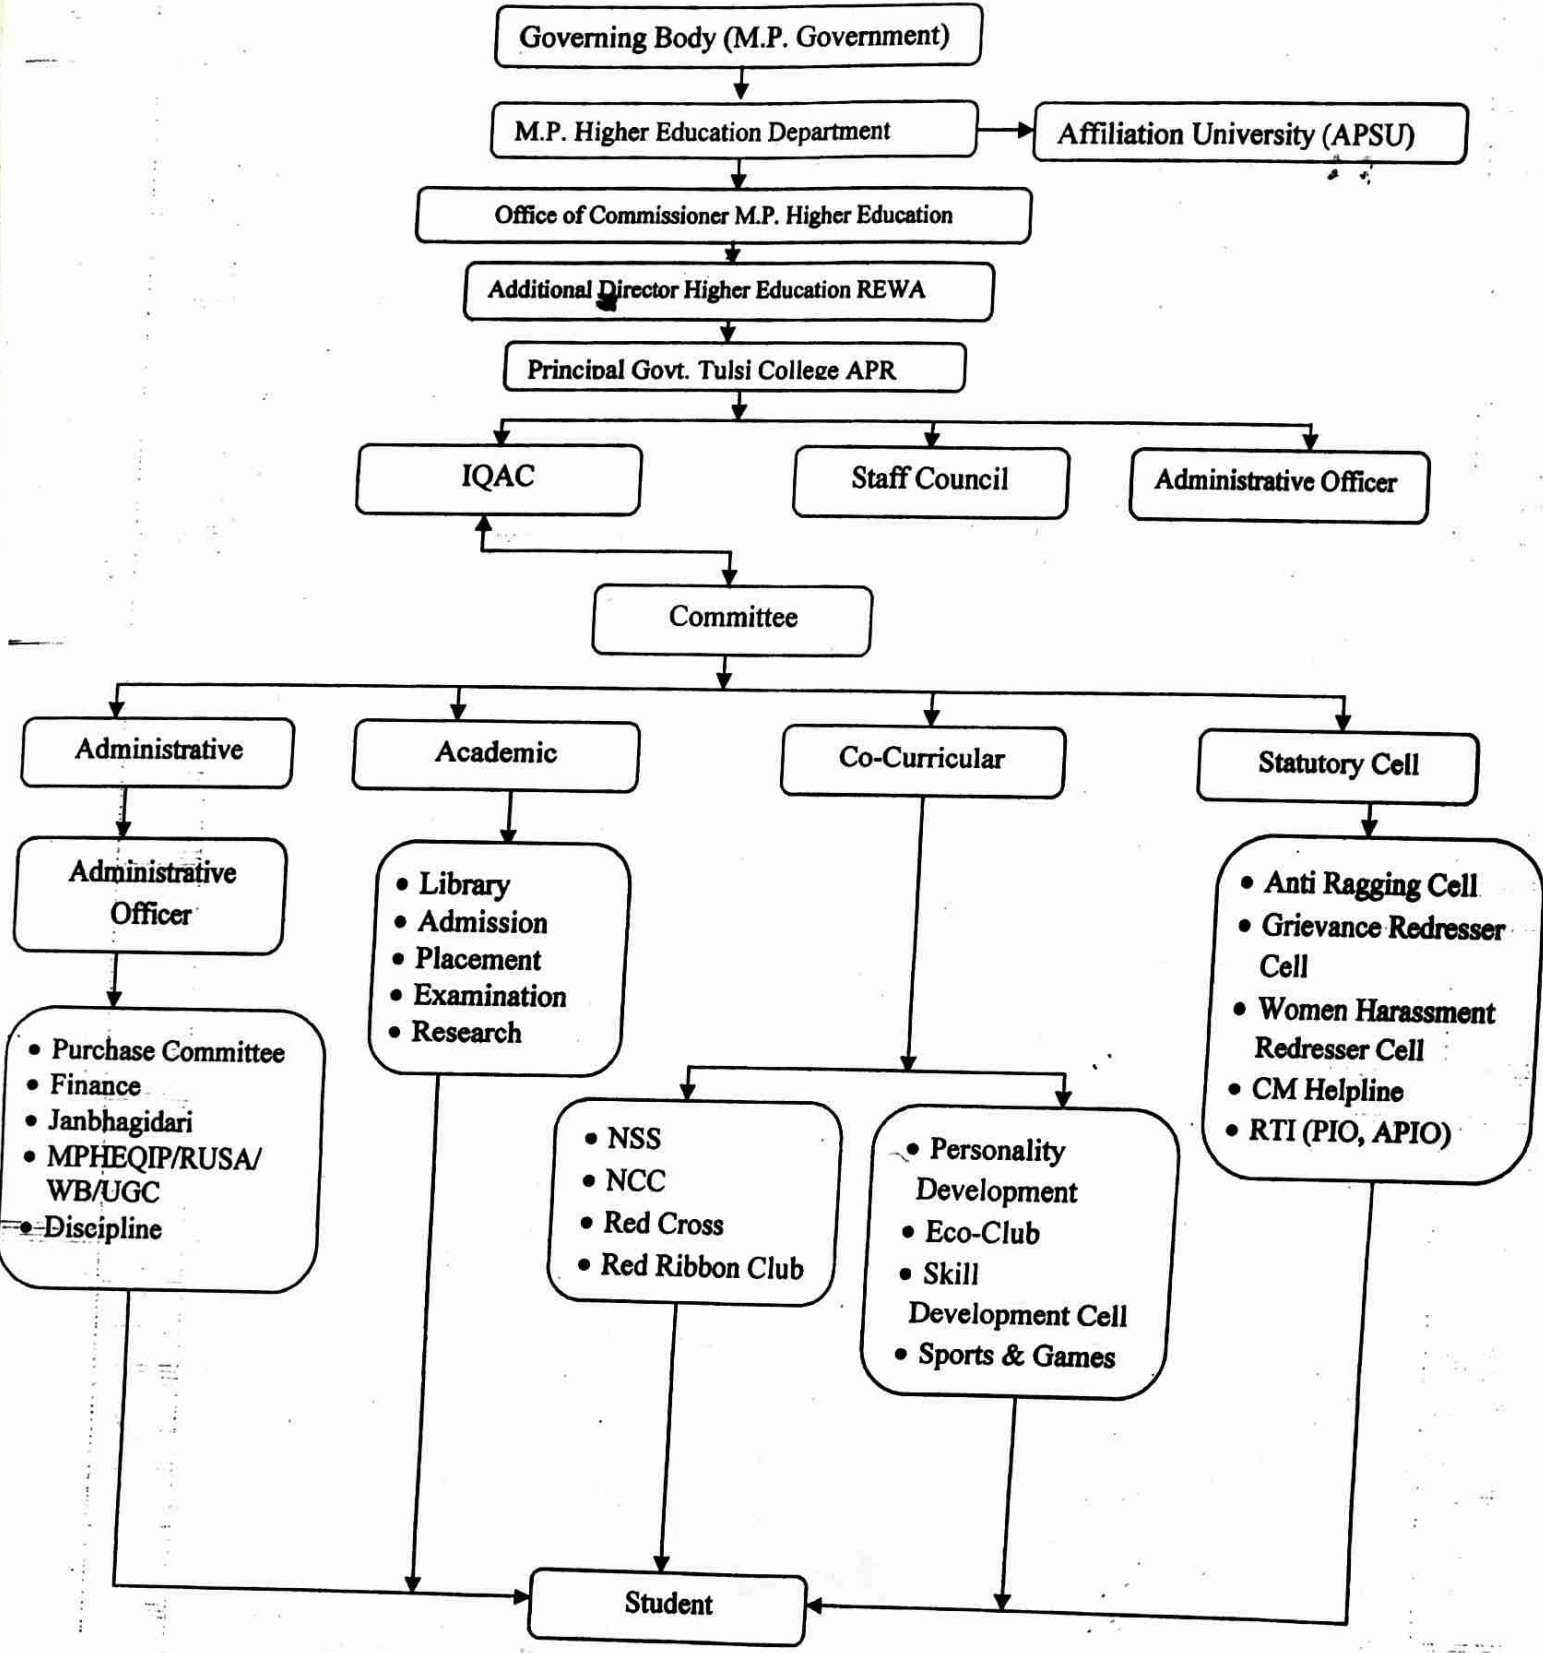

Govt. Tulsi College Anuppur Organogram

Governing Body (M.P. Government)

M.P. Higher Education Department

Affiliation University (APSU)

Office of Commissioner M.P. Higher Education

Additional Director Higher Education REWA

Principal Govt. Tulsi College APR

IQAC

Staff Council

Administrative Officer

Committee

Administrative

Academic

Co-Curricular

Statutory Cell

Administrative Officer

- Purchase Committee
- Finance
- Janbhagidari
- MPHEQIP/RUSA/WB/UGC
- Discipline

- Library
- Admission
- Placement
- Examination
- Research

- NSS
- NCC
- Red Cross
- Red Ribbon Club

- Personality Development
- Eco-Club
- Skill Development Cell
- Sports & Games

- Anti Ragging Cell
- Grievance Redresser Cell
- Women Harassment Redresser Cell
- CM Helpline
- RTI (PIO, APIO)

Student